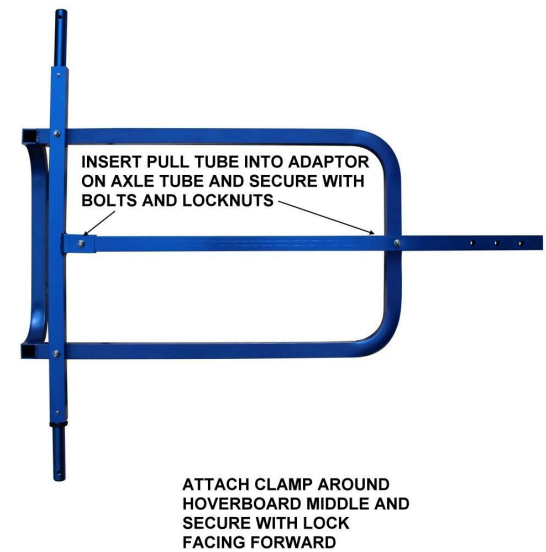

HOVERBOARD SIT-ON ATTACHMENT ASSEMBLY

INSTALL YOUR FAVORITE BEACH CHAIR OR ANY OTHER TYPE OF SEATING ARRANGEMENT AND SAFELY SECURE WITH VELCRO STRAPS

FOR HEAVIER RIDERS YOU MAY NEED TO USE OPTIONAL ADJUSTABLE TIE DOWNS INSTEAD OF VELCRO STRAPS

HOVERSEAT V2.0