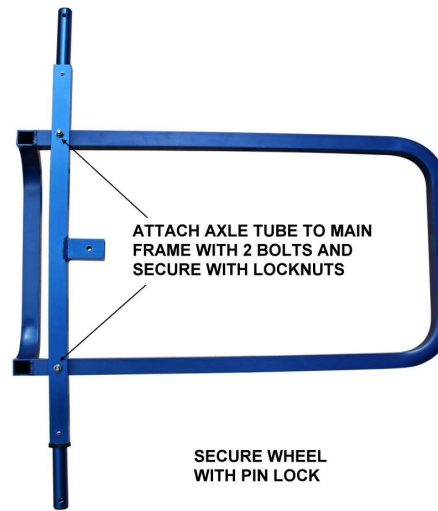

HOVERBOARD SIT-ON ATTACHMENT ASSEMBLY

INSTALL YOUR FAVORITE BEACH CHAIR OR ANY OTHER TYPE OF SEATING ARRANGEMENT AND SAFELY SECURE WITH VELCRO STRAPS

FOR HEAVIER RIDERS YOU MAY NEED TO USE OPTIONAL ADJUSTABLE TIE DOWNS INSTEAD OF VELCRO STRAPS