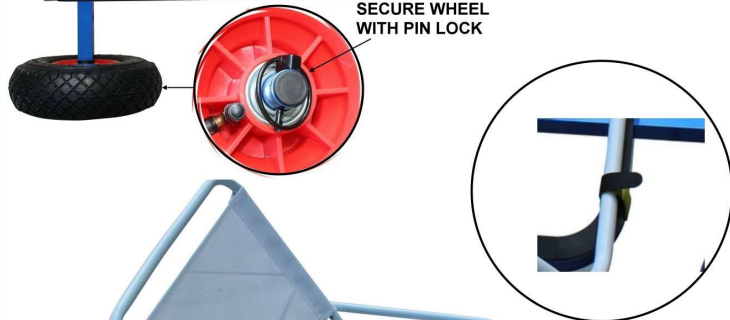

HOVERBOARD SIT-ON ATTACHMENT ASSEMBLY

INSTALL YOUR FAVORITE BEACH CHAIR OR ANY OTHER TYPE OF SEATING ARRANGEMENT AND SAFELY SECURE WITH VELCRO STRAPS

FOR HEAVIER RIDERS YOU MAY NEED TO USE OPTIONAL ADJUSTABLE TIE DOWNS INSTEAD OF VELCRO STRAPS