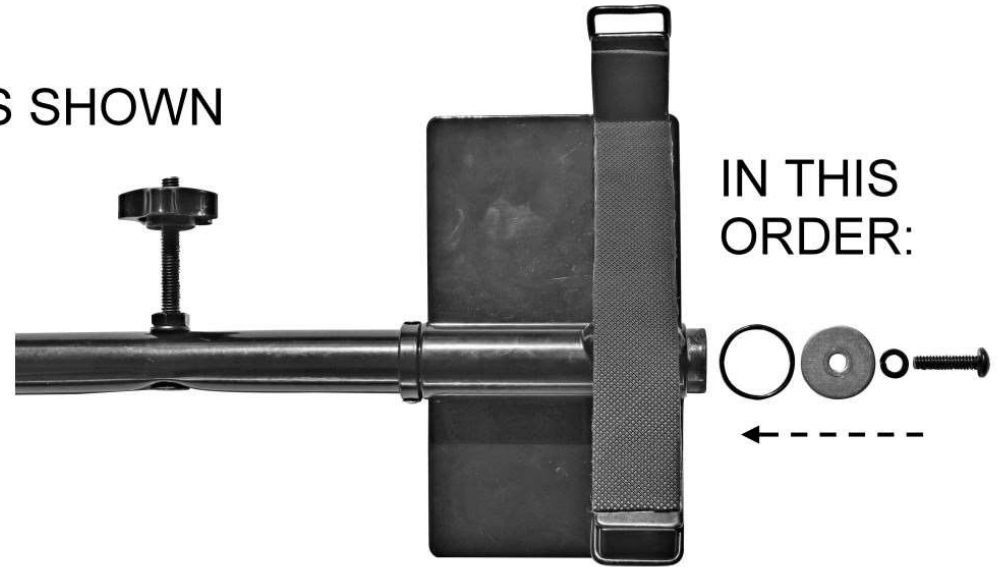

1. SLIDE PEDALS OVER MAIN TUBE
2. SECURE WITH WASHERS AND BOLT AS SHOWN

3. PLACE ADAPTER OVER HOVERBOARD

4. SECURE WITH VELCRO STRAPS