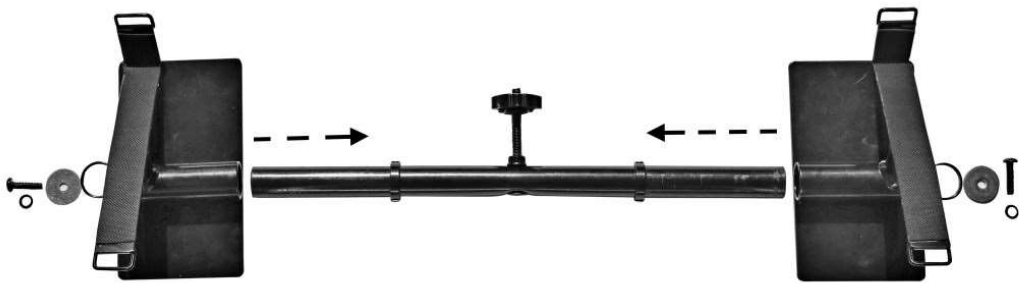

1. SLIDE PEDALS OVER MAIN TUBE
2. SECURE WITH WASHERS AND BOLT AS SHOWN

3. PLACE ADAPTER OVER HOVERBOARD

4. SECURE WITH VELCRO STRAPS